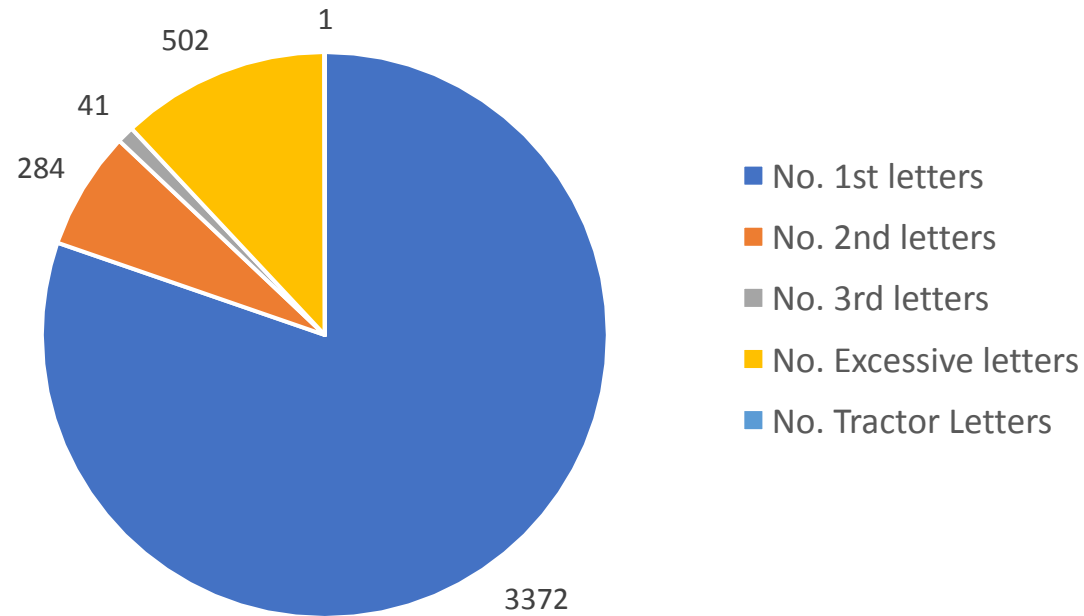

• CSW Southern Wiltshire – Data since July 2020

Team	Vehicles Passing	No. Of Speeders	No. 1st letters	No. 2nd letters	No. 3rd letters	No. Excessive letters	No. Tractor Letters	Sum of Total Letters	Number of Watches
Cricklade	35176	3757	2274	221	34	447	0	2976	159
Lyneham	60547	1223	1007	59	6	55	1	1128	92
Royal Wootton Bassett	3769	109	91	4	1	0	0	96	19
Grand Total	99492	5089	3372	284	41	502	1	4200	270

CSW letters