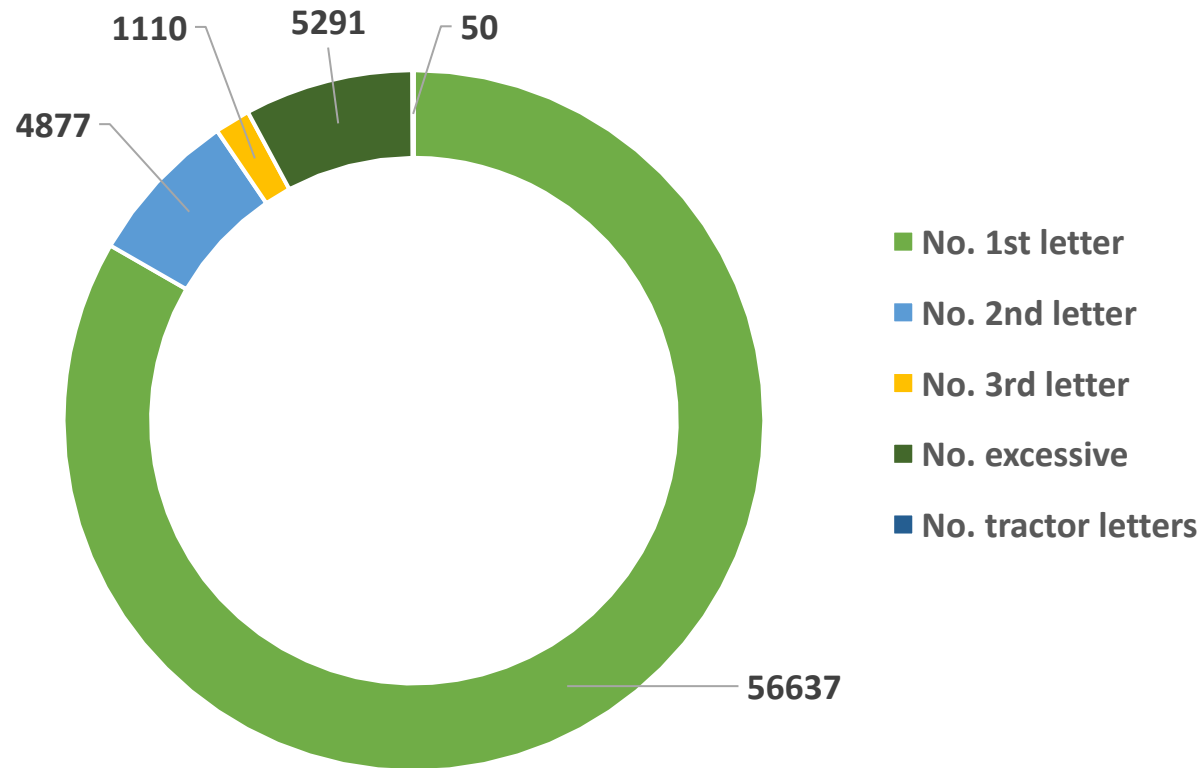

# Road safety update – RWB Area Board

18 January 2023

Purton Village Hall

Agenda Item 6

Proud to serve and protect our communities

[www.wiltshire.police.uk](http://www.wiltshire.police.uk) | [Facebook/wiltshirepolice](https://www.facebook.com/wiltshirepolice) | [Twitter @wiltshirepolice](https://twitter.com/wiltshirepolice) | [LinkedIn/company/wiltshirepolice](https://www.linkedin.com/company/wiltshirepolice)

# • CSW – Data for last 2 years

No, of letters sent = 67,958

Vehicles passing = **2,059,781**

Number of watches = **8080**