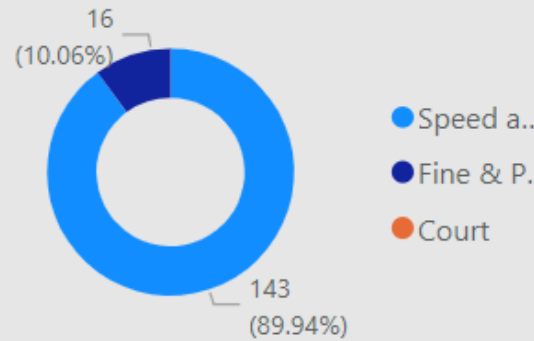

• CSEO – RWB results

CSEO Activity Dashboard

Outcomes are dependant on previous conviction and history

143

Speed awareness course

16

Fines & Points

0

Summoned to court

10

Different locations of activity

Outcomes

Location	Year	Month	Speed awareness course	Fine & Points	Court	CPT	Area Board
Charlton Outside Farmhouse	2021	September	11.00	4.00	0.00	RWB	RWB
Cricklade	2021	November	2.00	0.00	0.00	RWB	RWB
Cricklade	2022	January	9.00	1.00	0.00	RWB	RWB
Cricklade	2022	February	6.00	0.00	0.00	RWB	RWB
Cricklade	2022	March	0.00	0.00	0.00	RWB	RWB
Cricklade	2022	April	0.00	0.00	0.00	RWB	RWB
Cricklade	2022	June	25.00	3.00	0.00	RWB	RWB
Cricklade	2022	December	20.00	0.00	0.00	RWB	RWB
Cricklade - Calcutt St	2022	September	33.00	3.00	0.00	RWB	RWB
Cricklade - Calcutt Street	2021	September	8.00	3.00	0.00	RWB	RWB
Cricklade - Calcutt Street	2023	January	0.00	0.00	0.00	RWB	RWB
Cricklade - Spital Lane	2022	November	11.00	0.00	0.00	RWB	RWB
Cricklade - Town Hall	2022	November	0.00	0.00	0.00	RWB	RWB
Cricklade (Outside Townhall)	2023	January	0.00	0.00	0.00	RWB	RWB
Latton	2022	January	0.00	0.00	0.00	RWB	RWB
Lyneham	2022	February	10.00	1.00		RWB	RWB
Lyneham	2022	May	4.00	1.00	0.00	RWB	RWB
Minety - Derry Park	2022	November	2.00	0.00	0.00	RWB	RWB
Minety - Village Hall	2022	November	2.00	0.00	0.00	RWB	RWB
Total			143.00	16.00	0.00