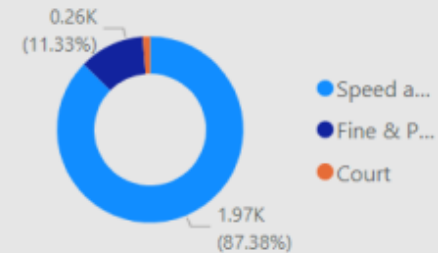

• CSEO – Dashboard (13/01/2023 1643 hrs)

CSEO Activity Dashboard

Outcomes are dependent on previous convictions and history

1,967.00

Sum of Speed awareness...

255.00

Sum of Fine & Points

29.00

Sum of Court

151

Count of Location

Location	Year	Month	Speed awareness course	Fine & Points	Court	CPT	Area Board
Alderbury	2022	February	0.00	0.00	0.00	Dezives	Marlborough
Allington & Boscombe - Social club	2022	November	7.00	0.00	0.00	Amesbury	Southern Wilts
Allington & Boscombe - Social club	2022	October	12.00	0.00	0.00	Amesbury	Stonehenge
Allington & Boscombe - Social club	2022	November	3.00	2.00	0.00	Amesbury	Stonehenge
Allington & South Boscombe	2022	January	0.00	0.00	0.00	Amesbury	Southern Wilts
Allington Track	2022	December	15.00	2.00	0.00	Amesbury	Southern Wilts
Allington Track	2023	January	1.00	0.00	0.00	Amesbury	Southern Wilts
Ashton Keynes	2022	April	3.00	0.00	0.00	RWB	Malmesbury
Ashton Keynes	2022	June	2.00	0.00	0.00	RWB	Malmesbury
Ashton Keynes	2022	November	1.00	0.00	0.00	RWB	Malmesbury
Ashton Keynes	2022	December	8.00	0.00	0.00	RWB	Malmesbury
Ashton Keynes (Church)	2023	January	1.00	0.00	0.00	RWB	Malmesbury
Ashton Keynes (Coach Park)	2023	January	2.00	0.00	0.00	RWB	Malmesbury
Beanacre	2022	November	3.00	0.00	0.00	Chippenham	Chippenham
Beanacre	2022	March	9.00	1.00	0.00	Trowbridge	Melksham
Beanacre	2022	April	0.00	0.00	0.00	Trowbridge	Melksham
Beanacre	2022	August	0.00	0.00	0.00	Trowbridge	Melksham
Beechingstoke	2022	January	1.00	0.00	0.00	Dezives	Pewsey
Total			1,967.0	255.00	29.00		

Activity by Area Board

Activity by CPT

Outcomes