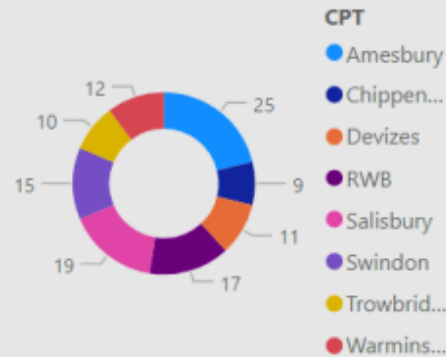

Activity by CPT