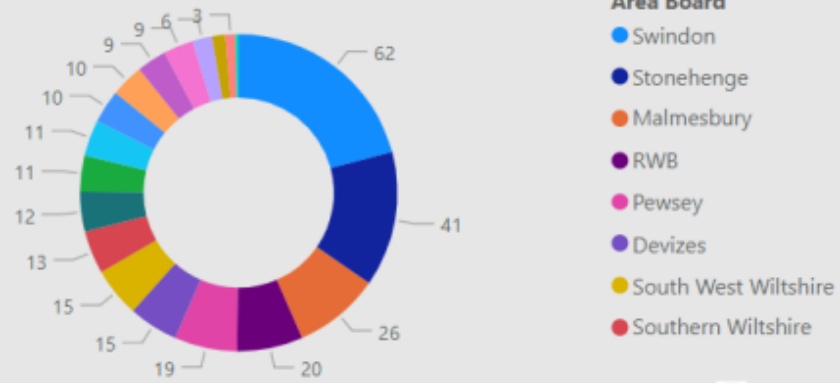

255.00

Sum of Fine & Points

29.00

Sum of Court

151

Count of Location

Location	Year	Month	Speed awareness course	Fine & Points	Court	CPT	Area Board
Alderbury	2022	February	0.00	0.00	0.00	Dezives	Marlborough
Allington & Boscombe - Social club	2022	November	7.00	0.00	0.00	Amesbury	Southern Wilts
Allington & Boscombe - Social club	2022	October	12.00	0.00	0.00	Amesbury	Stonehenge
Allington & Boscombe - Social club	2022	November	3.00	2.00	0.00	Amesbury	Stonehenge
Allington & South Boscombe	2022	January	0.00	0.00	0.00	Amesbury	Southern Wilts
Allington Track	2022	December	15.00	2.00	0.00	Amesbury	Southern Wilts
Allington Track	2023	January	1.00	0.00	0.00	Amesbury	Southern Wilts
Ashton Keynes	2022	April	3.00	0.00	0.00	RWB	Malmesbury
Ashton Keynes	2022	June	2.00	0.00	0.00	RWB	Malmesbury
Ashton Keynes	2022	November	1.00	0.00	0.00	RWB	Malmesbury
Ashton Keynes	2022	December	8.00	0.00	0.00	RWB	Malmesbury
Ashton Keynes (Church)	2023	January	1.00	0.00	0.00	RWB	Malmesbury
Ashton Keynes (Coach Park)	2023	January	2.00	0.00	0.00	RWB	Malmesbury
Beanacre	2022	November	3.00	0.00	0.00	Chippenham	Chippenham
Beanacre	2022	March	9.00	1.00	0.00	Trowbridge	Melksham
Beanacre	2022	April	0.00	0.00	0.00	Trowbridge	Melksham
Beanacre	2022	August	0.00	0.00	0.00	Trowbridge	Melksham
Beechingstoke	2022	January	1.00	0.00	0.00	Dezives	Pewsey
Total			1,967.0	255.00	29.00		

Activity by Area Board